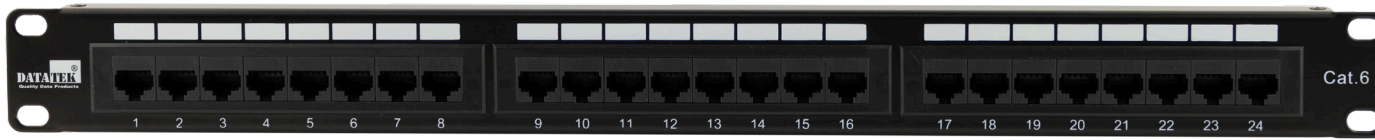

24-Port CAT6 Patch Panel with Cable Tidy

23MDPP246

Front View

Rear View

FEATURES:

- Rear cable management rail with cable ties
- 24 x CAT6 RJ45 jacks
- Colour coded labels for T568A & T568B
- RCM Compliant
- Colour: Black

TYPE	Patch Panel
RACK UNITS (RU)	1RU
COLOUR	Black
NO. OF OUTLETS	24
RATING	Category 6 (CAT6)
CABLE TYPE	22-26 AWG Stranded/Solid Wire
LABELING	T568A & T568B
RCM COMPLIANT	Yes
MATERIAL	Frame: SPCC Housing: ABS Plastic
DIMENSION	483 x 30 x 43 mm (W x D x H)
PACKAGING	Brown Box with Label
WHAT'S INCLUDED	• Mounting Screws & Cable Ties
WARRANTY	1 Year